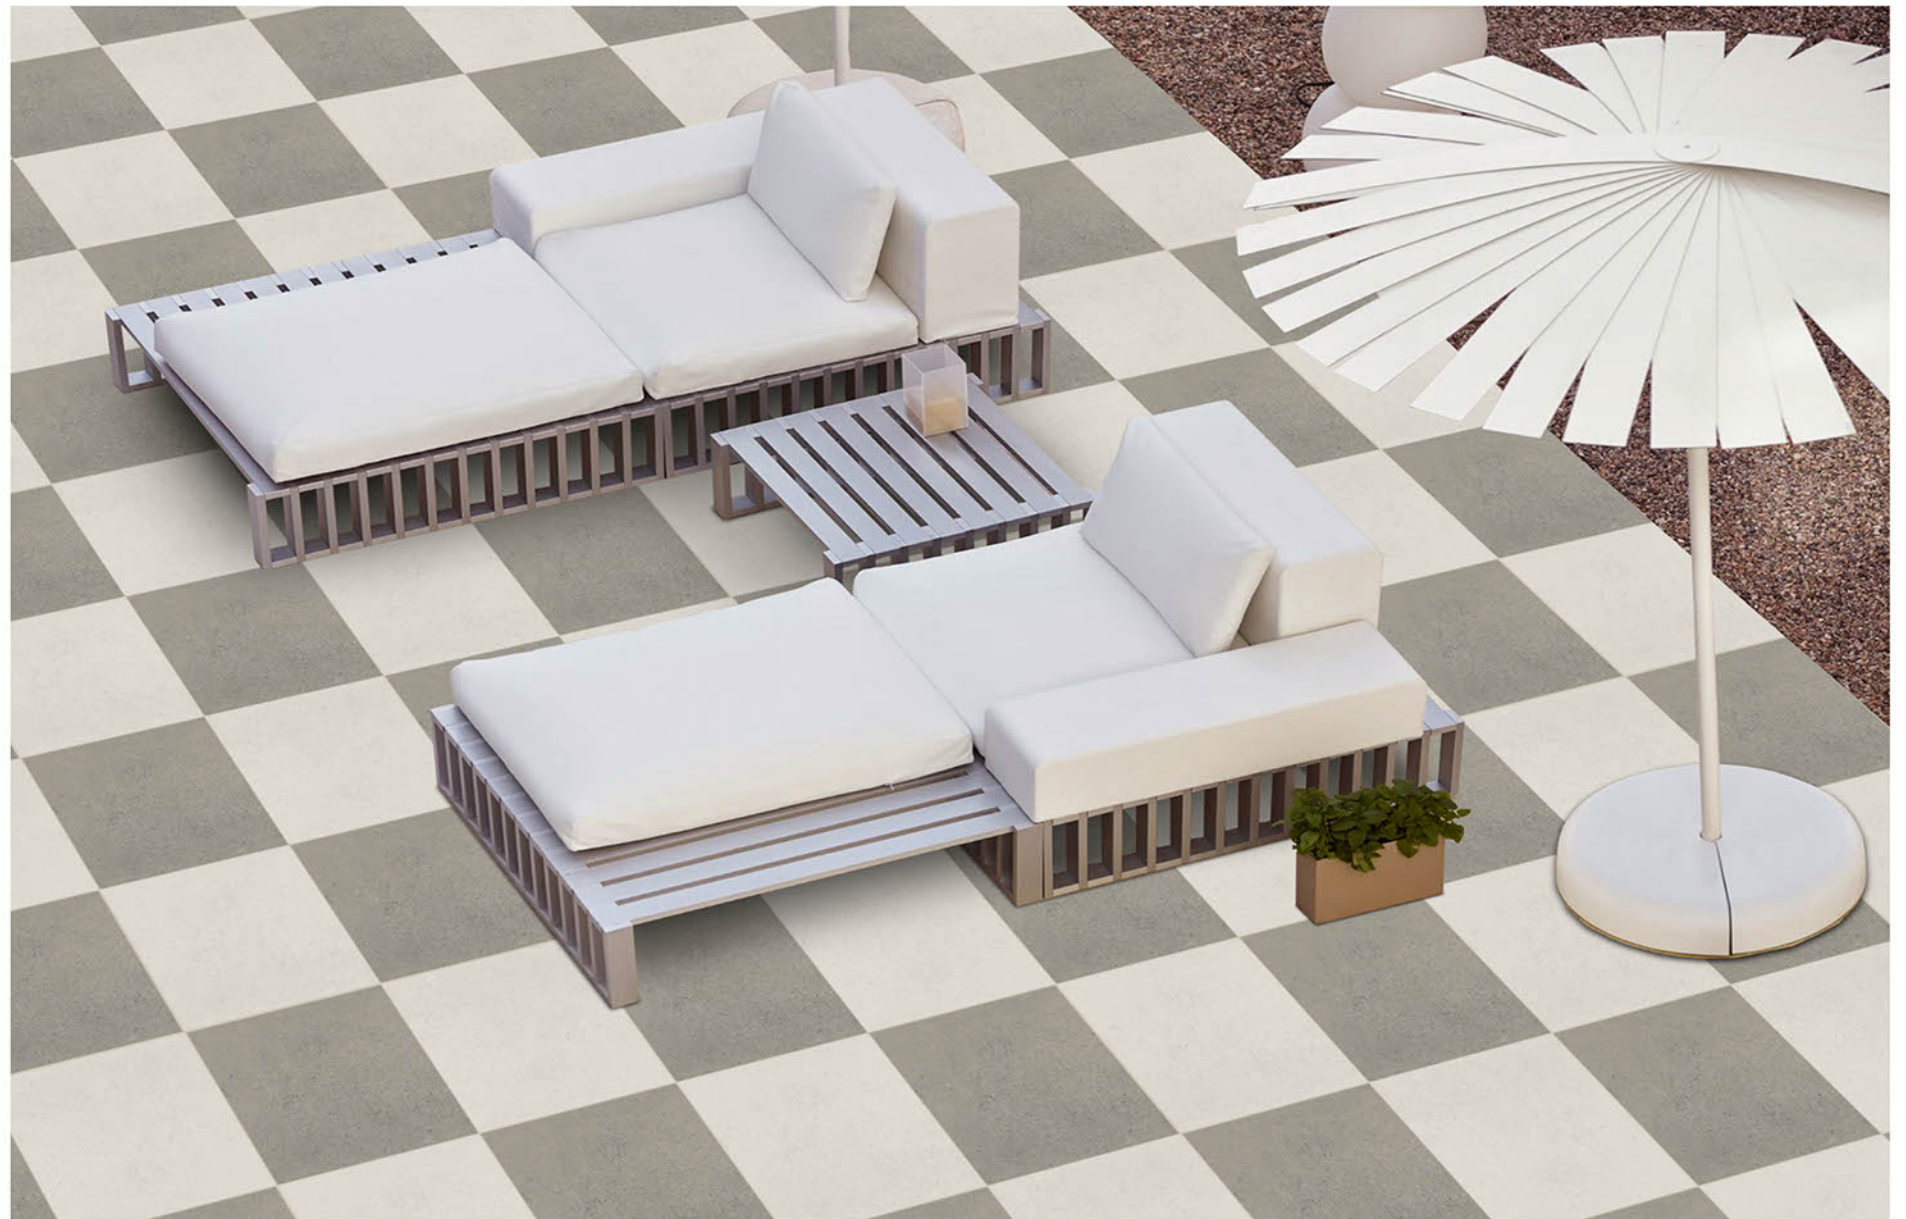

PL-118

PL-118-LT

Applicable On
Wall & Floor

HD
Clarity

Random
Design

Zero
Maintenance

Eco
Friendly

400x400MM | VITRIFIED
PARKING TILES