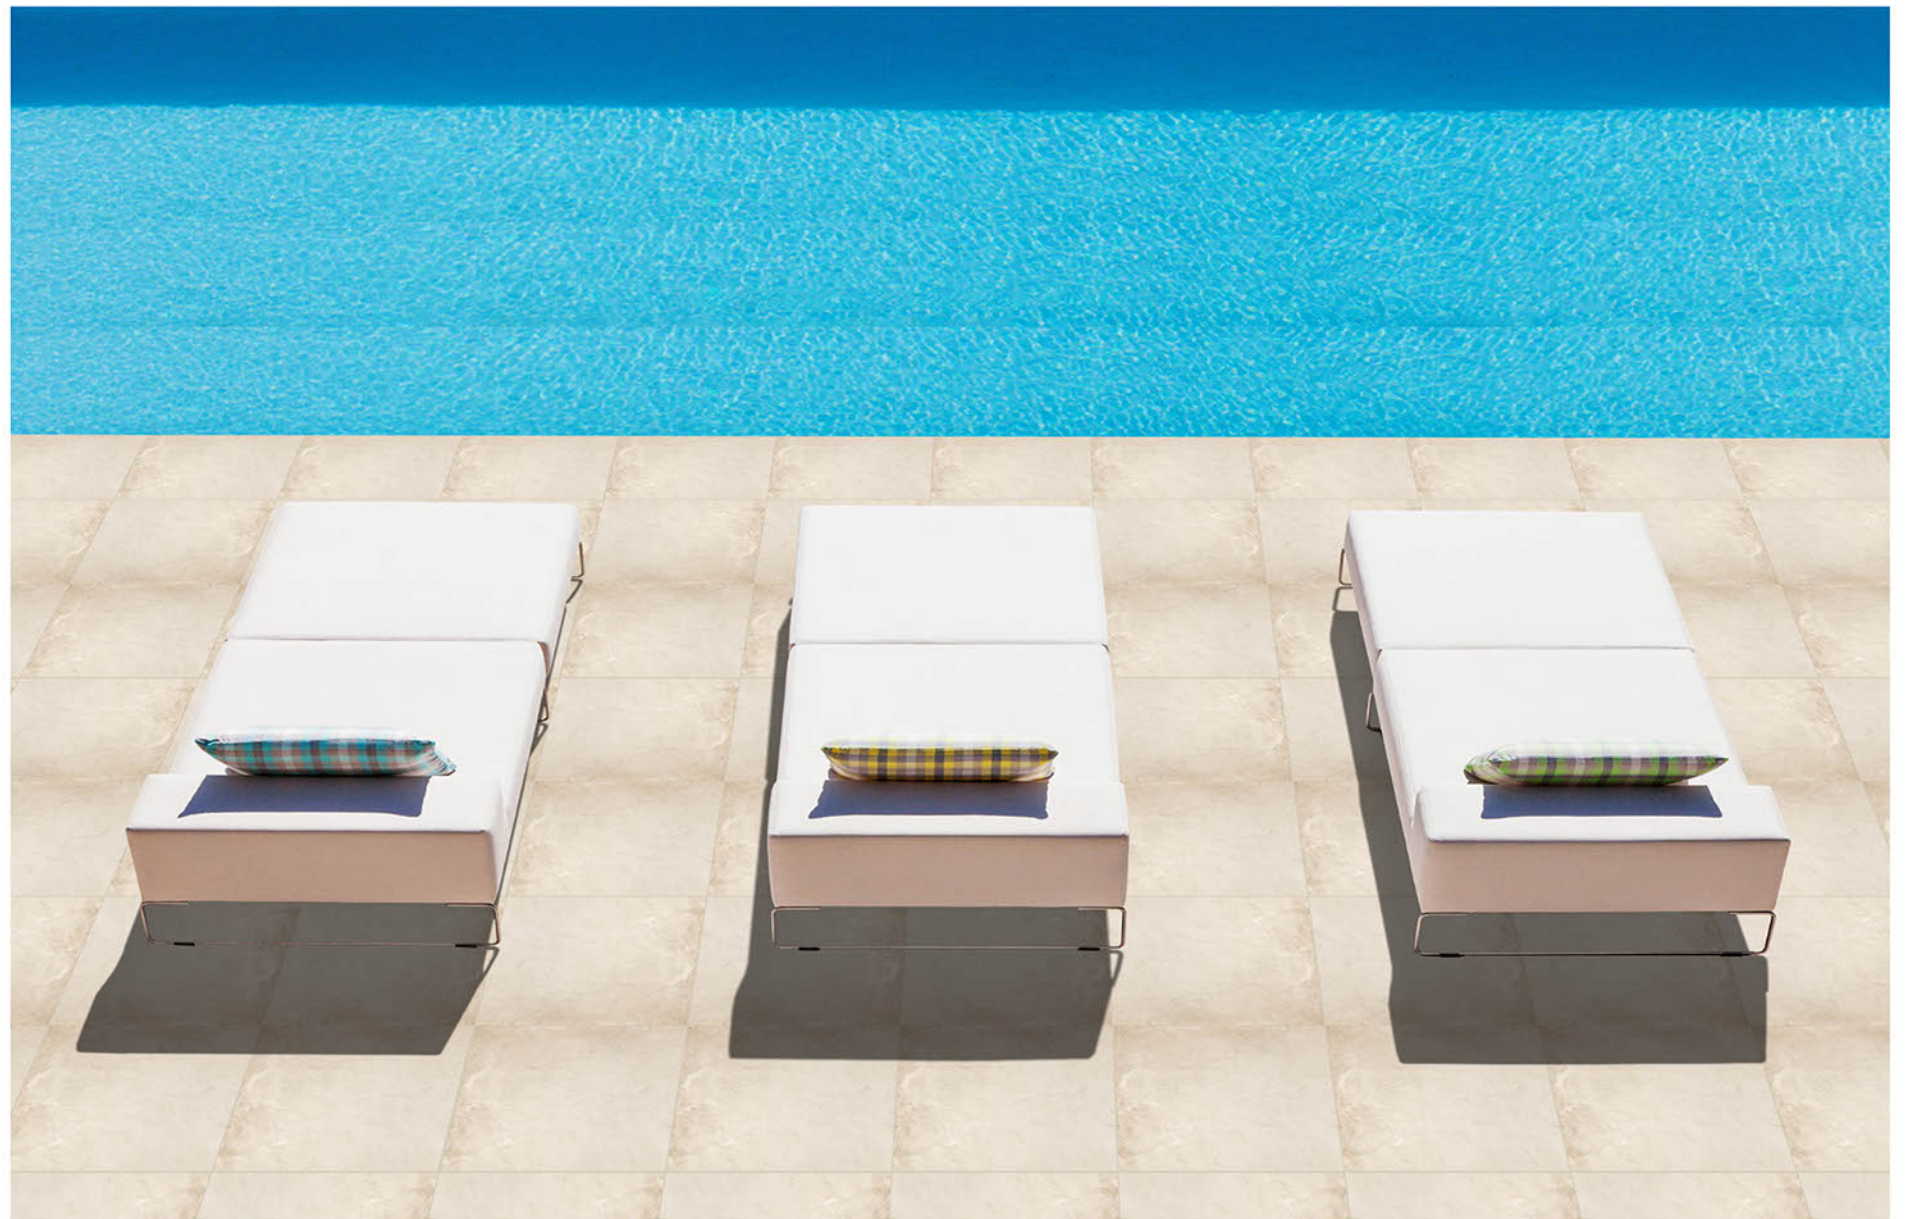

HD
Clarity

Random
Design

Zero
Maintenance

Eco
Friendly

400x400MM | VITRIFIED
PARKING TILES

PLAIN SERISE

PL-175

Applicable On
Wall & Floor