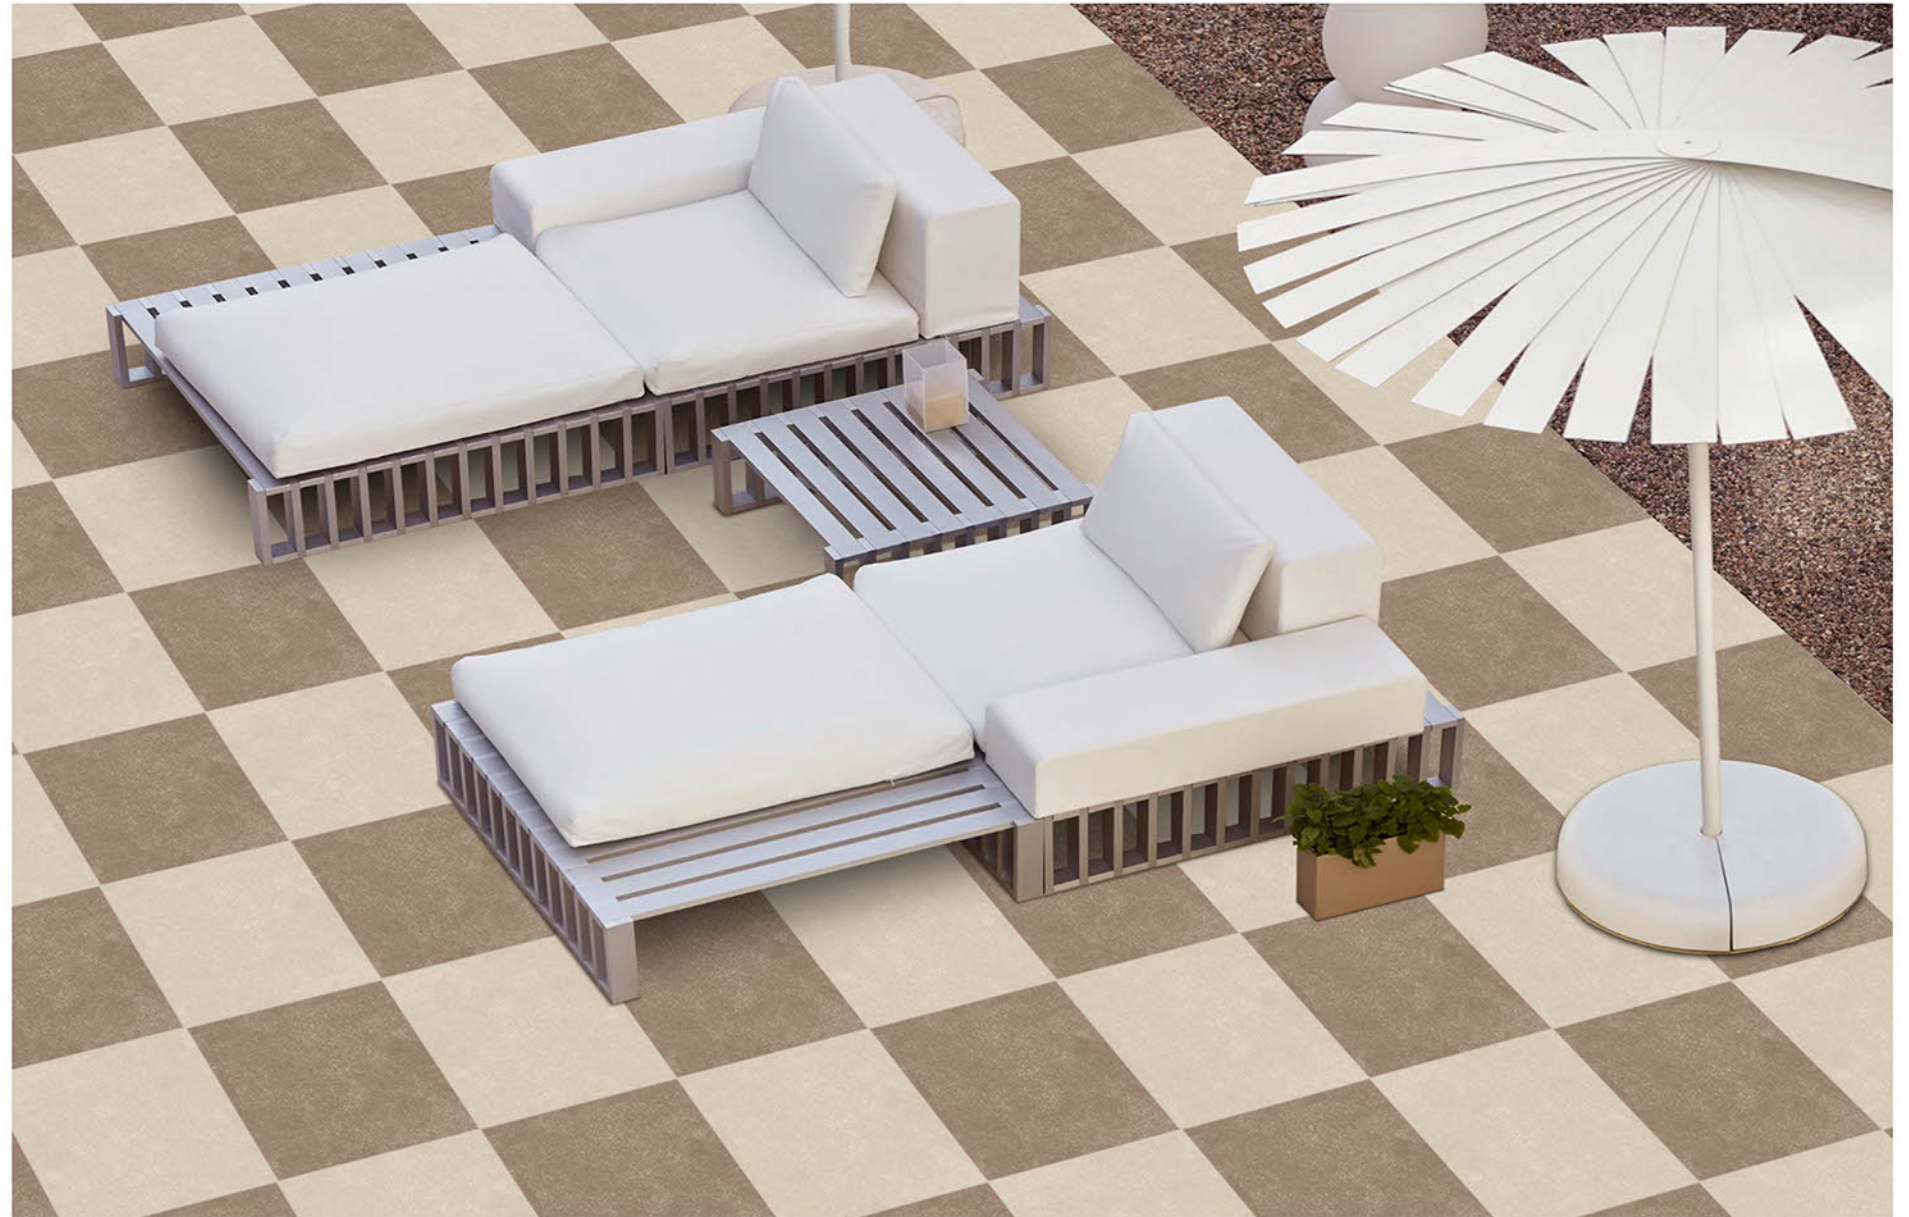

400x400MM | VITRIFIED
PARKING TILES

PLAIN SERISE

PL-141

PL-142

Applicable On
Wall & Floor

HD
Clarity

Random
Design

Zero
Maintenance