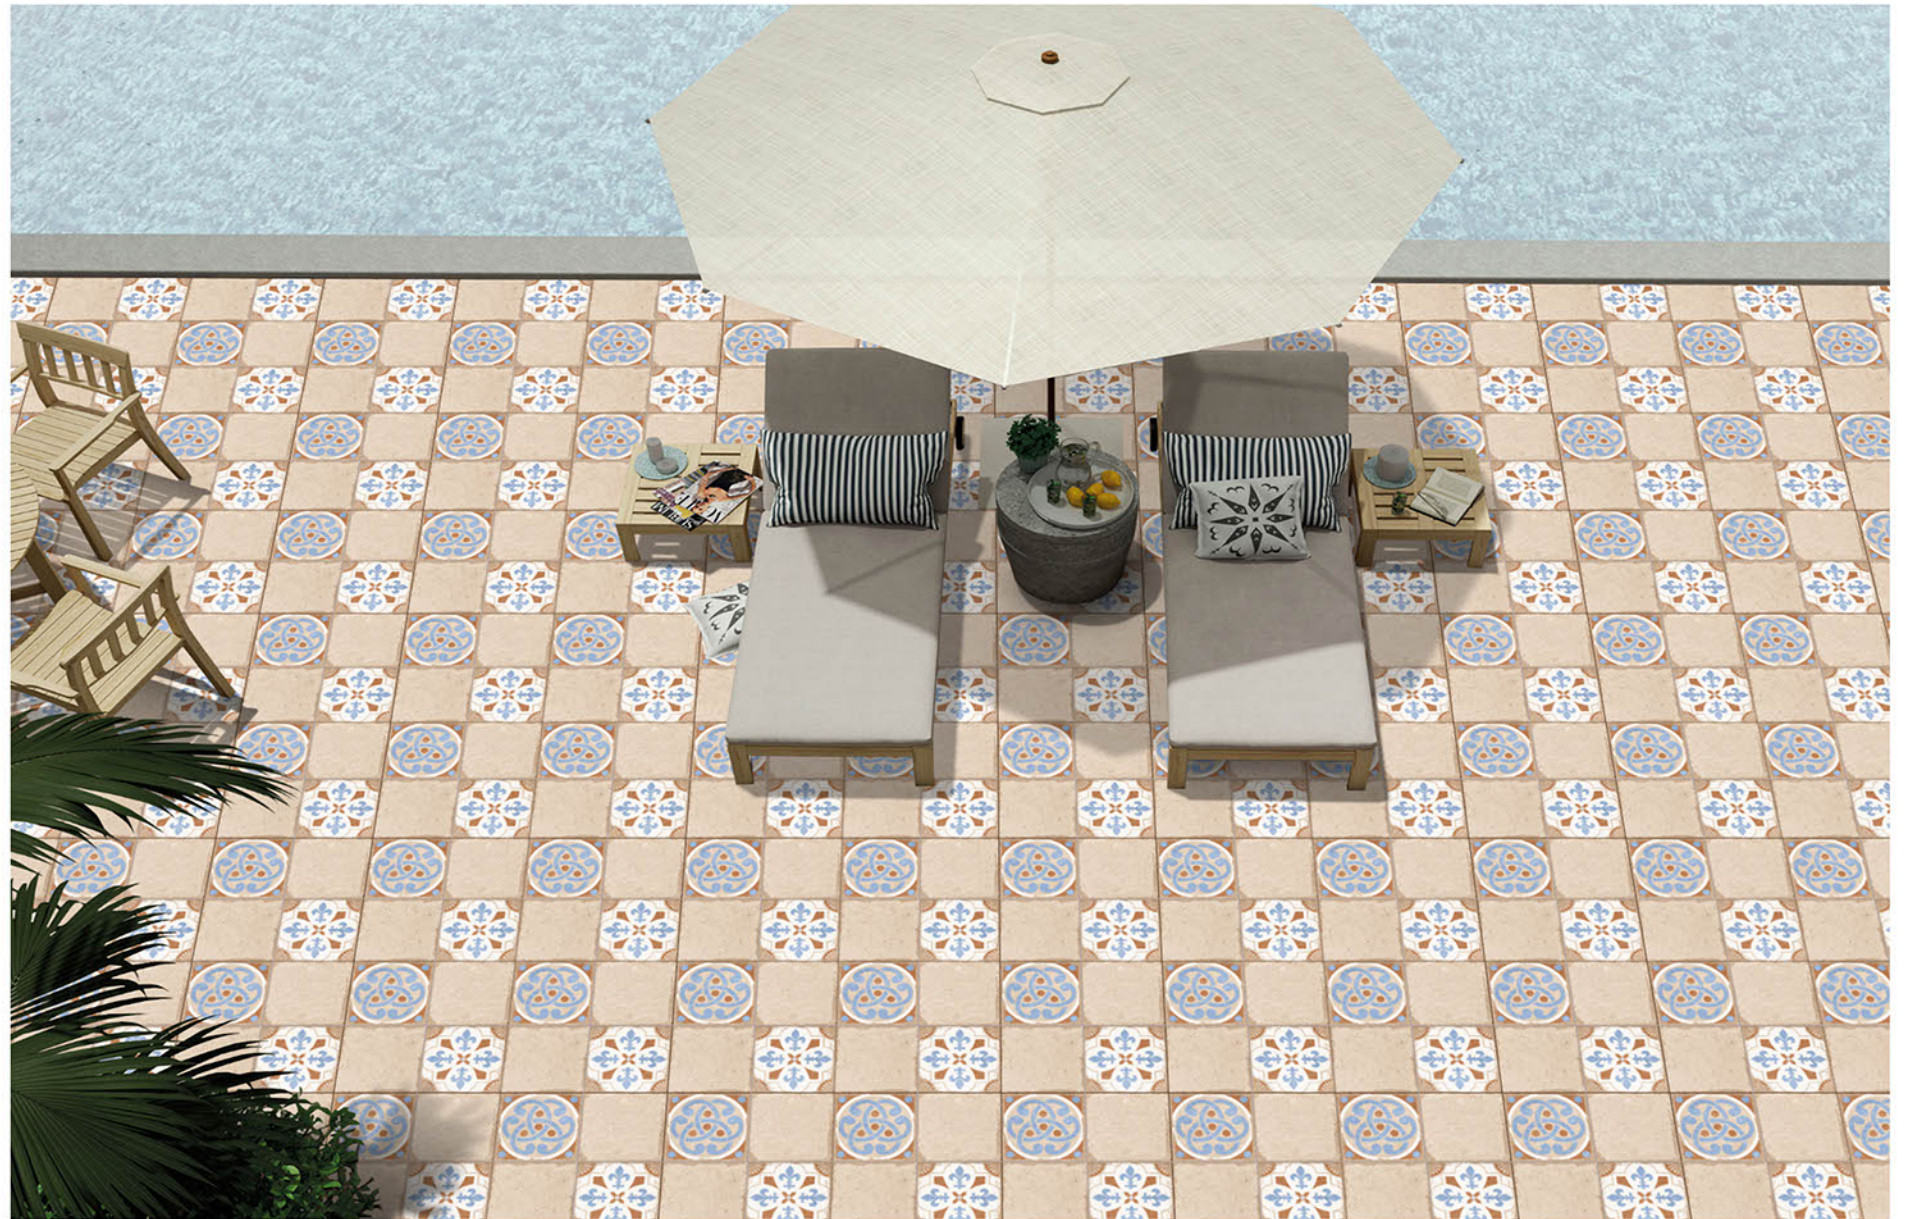

400x400MM | VITRIFIED
PARKING TILES

PLAIN SERISE

PL-165

Applicable On
Wall & Floor

HD
Clarity

Random
Design

Zero
Maintenance

Eco
Friendly

400x400MM | VITRIFIED
PARKING TILES

PLAIN SERISE

PL-166

Applicable On
Wall & Floor

HD
Clarity

Random
Design

Zero
Maintenance

Eco
Friendly