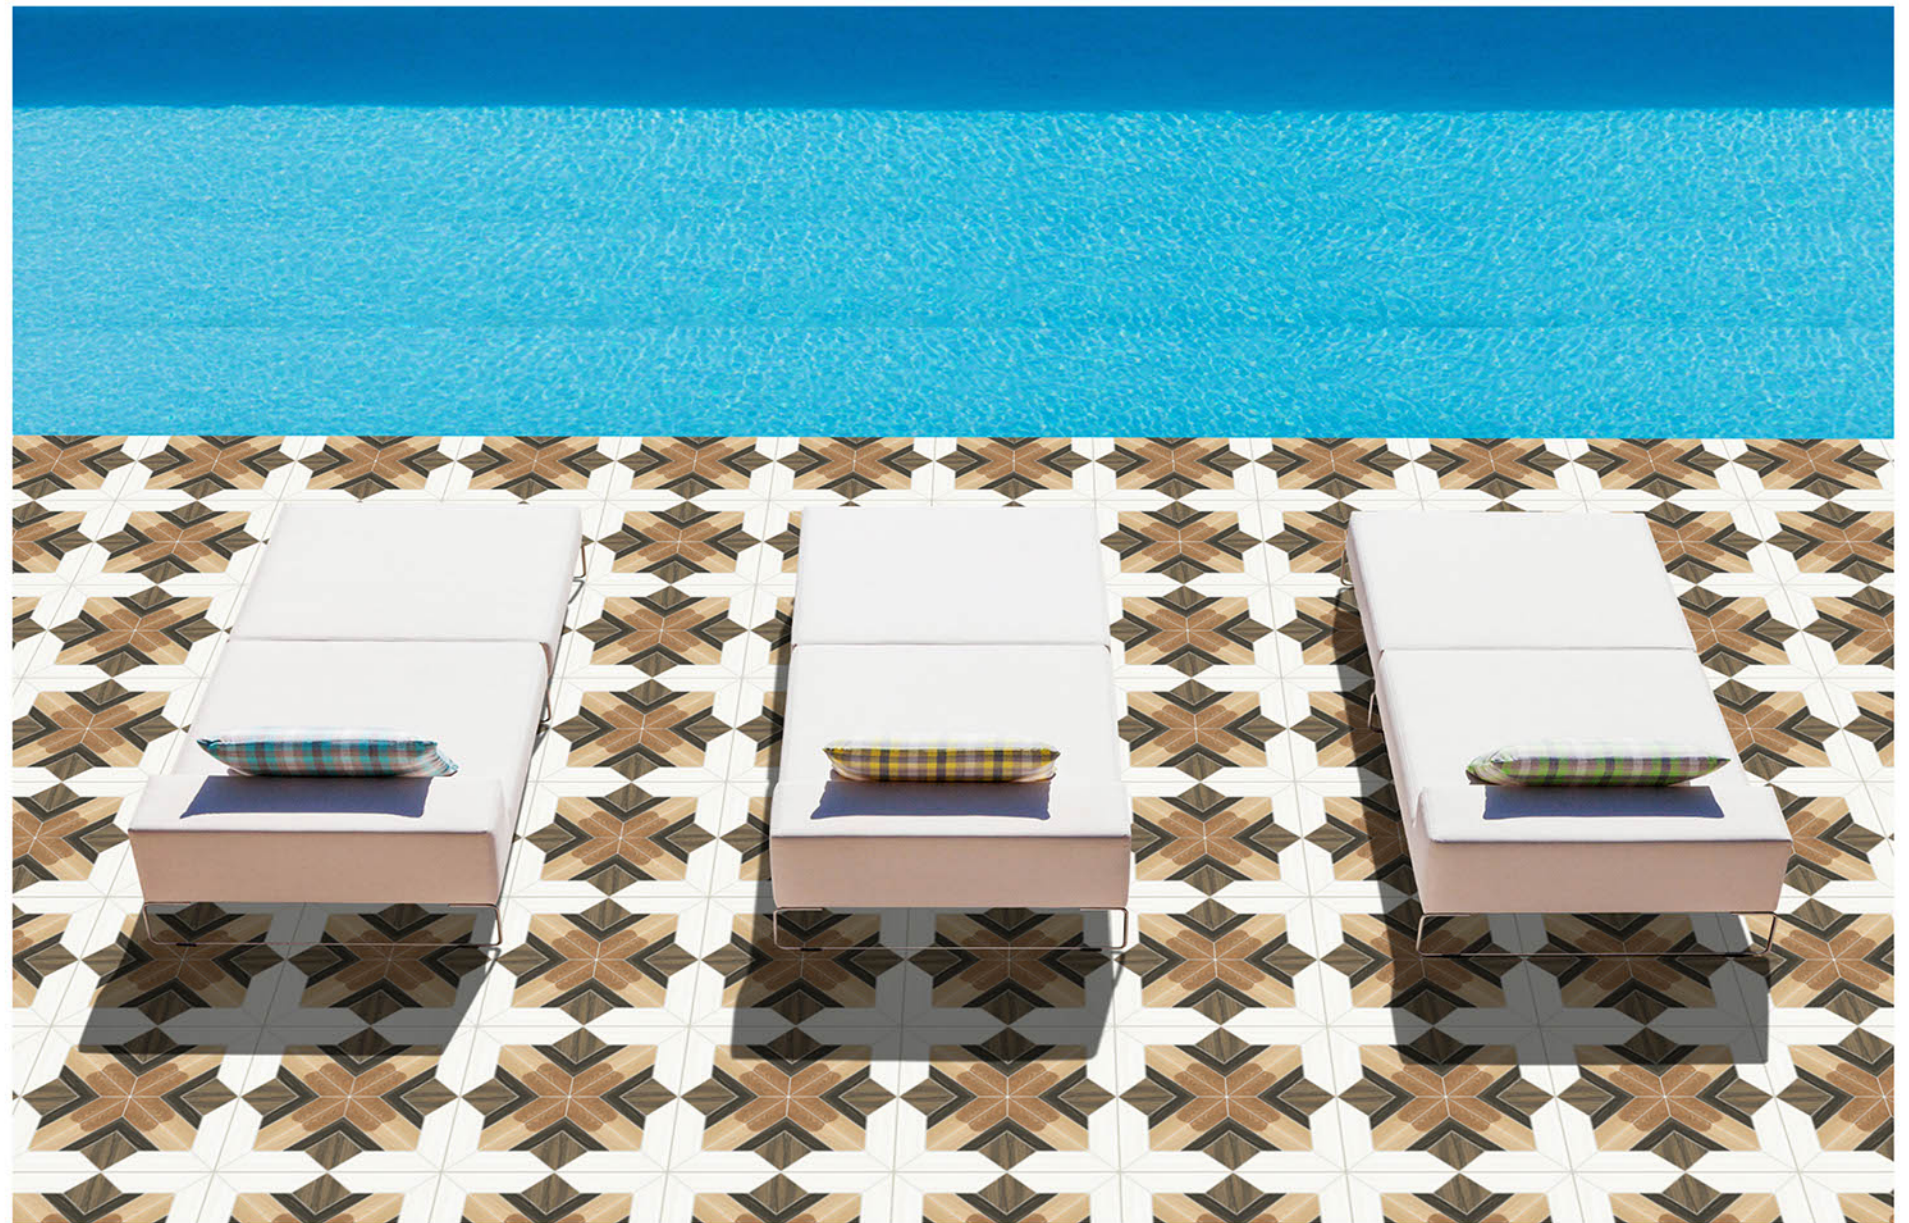

Zero
Maintenance

Eco
Friendly

400x400MM | VITRIFIED
PARKING TILES

PLAIN SERISE

PL-147

Applicable On
Wall & Floor

HD
Clarity

Random
Design