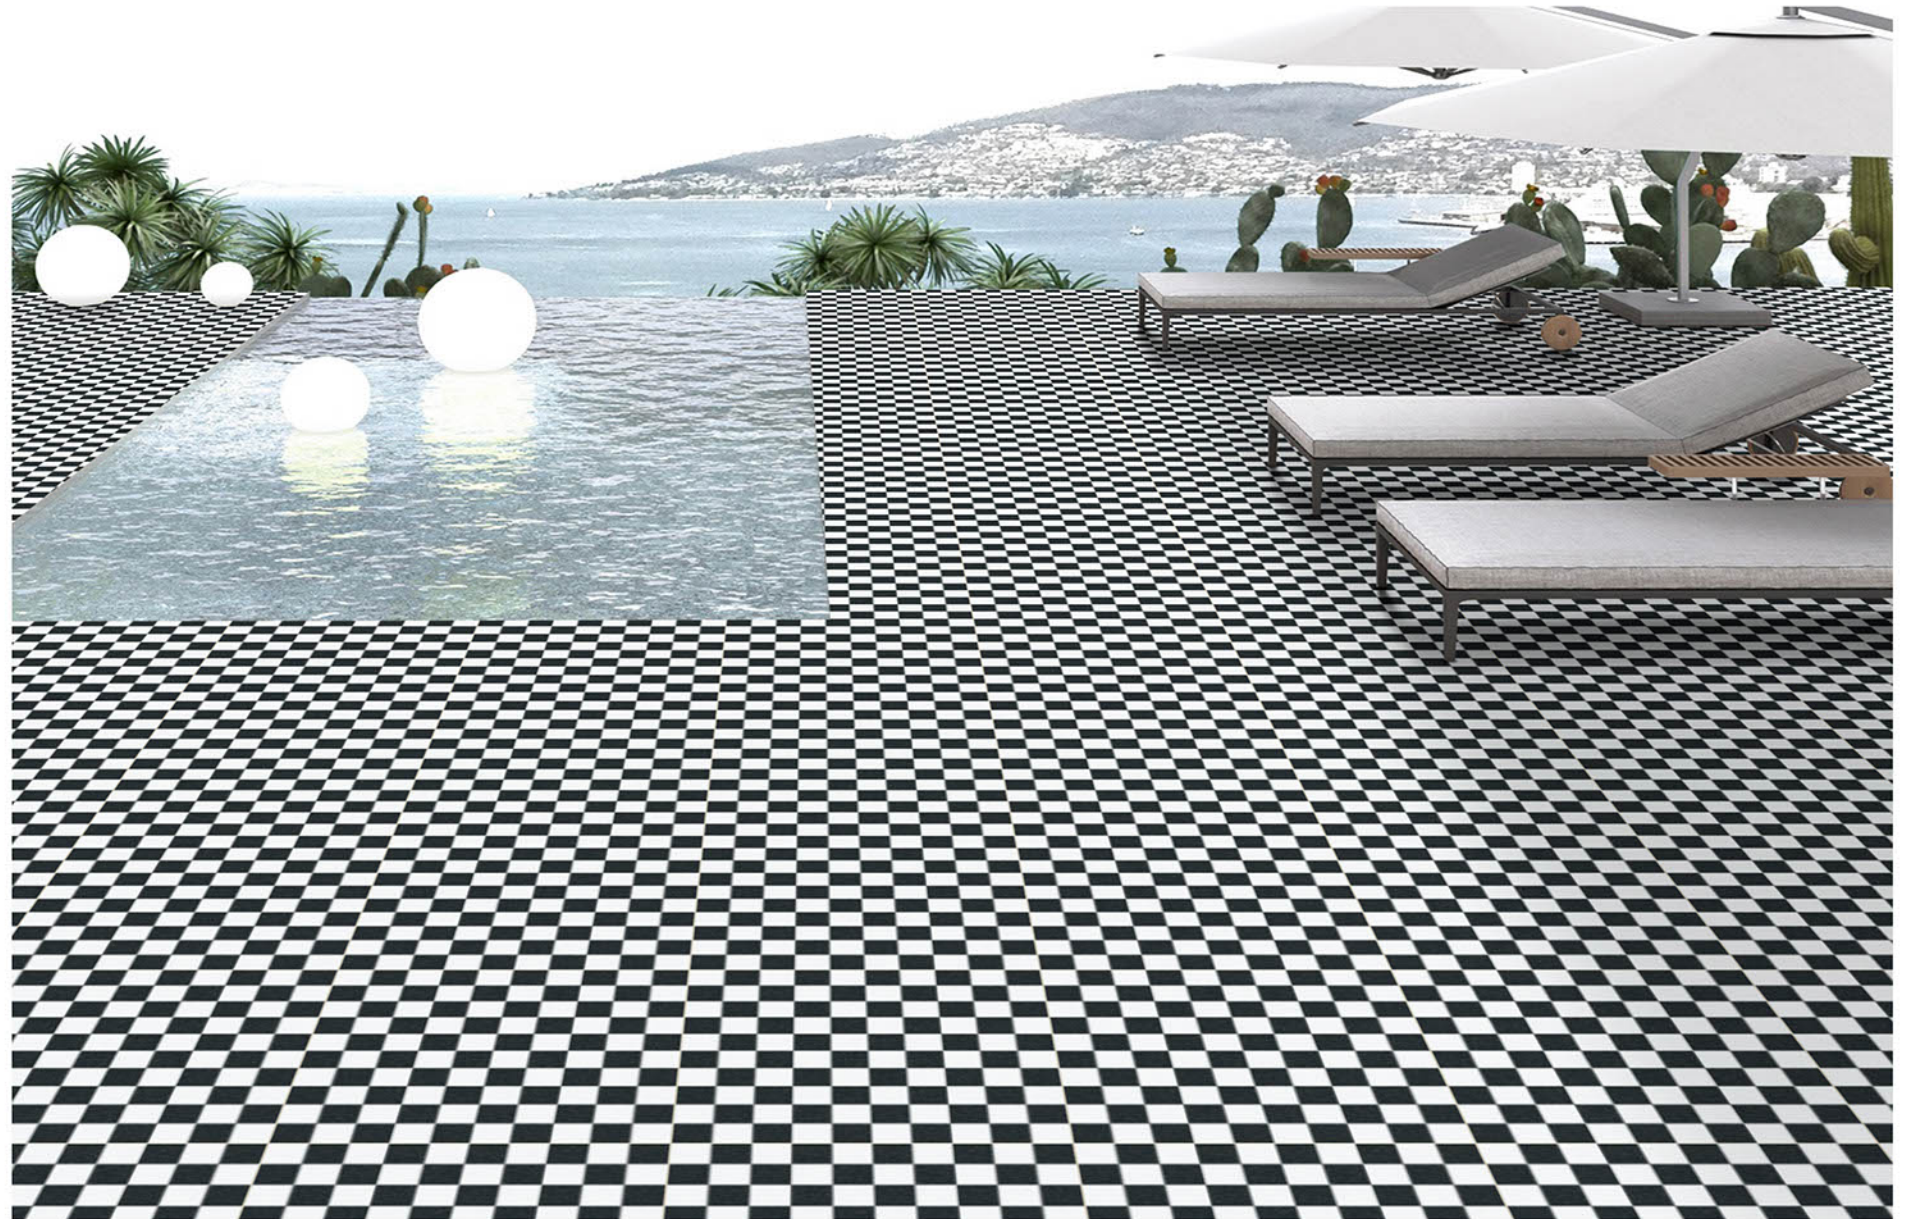

Random
Design

Zero
Maintenance

Eco
Friendly

400x400MM | VITRIFIED
PARKING TILES

PLAIN SERISE

PL-128

Applicable On
Wall & Floor

HD
Clarity