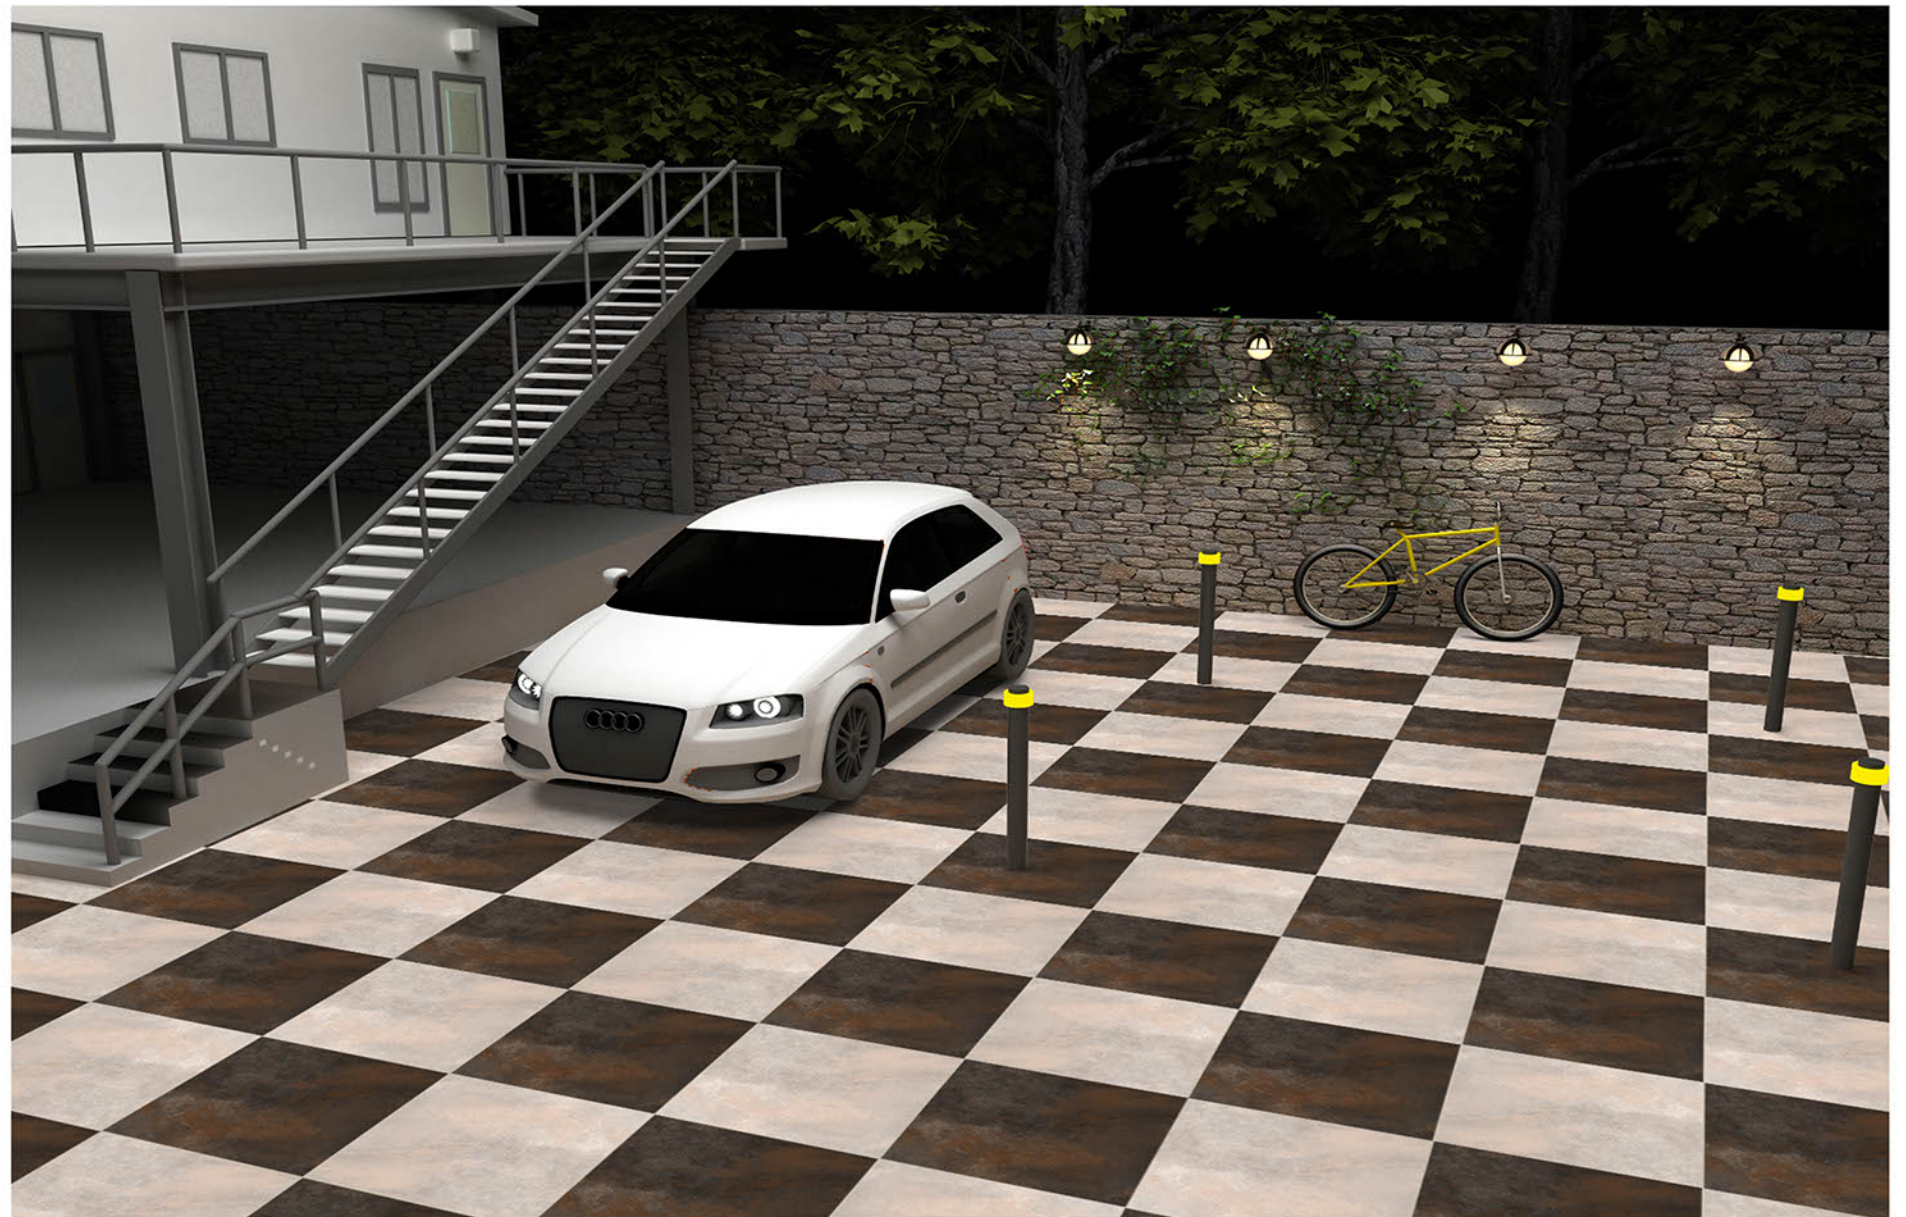

Applicable On
Wall & Floor

HD
Clarity

Random
Design

Zero
Maintenance

Eco
Friendly