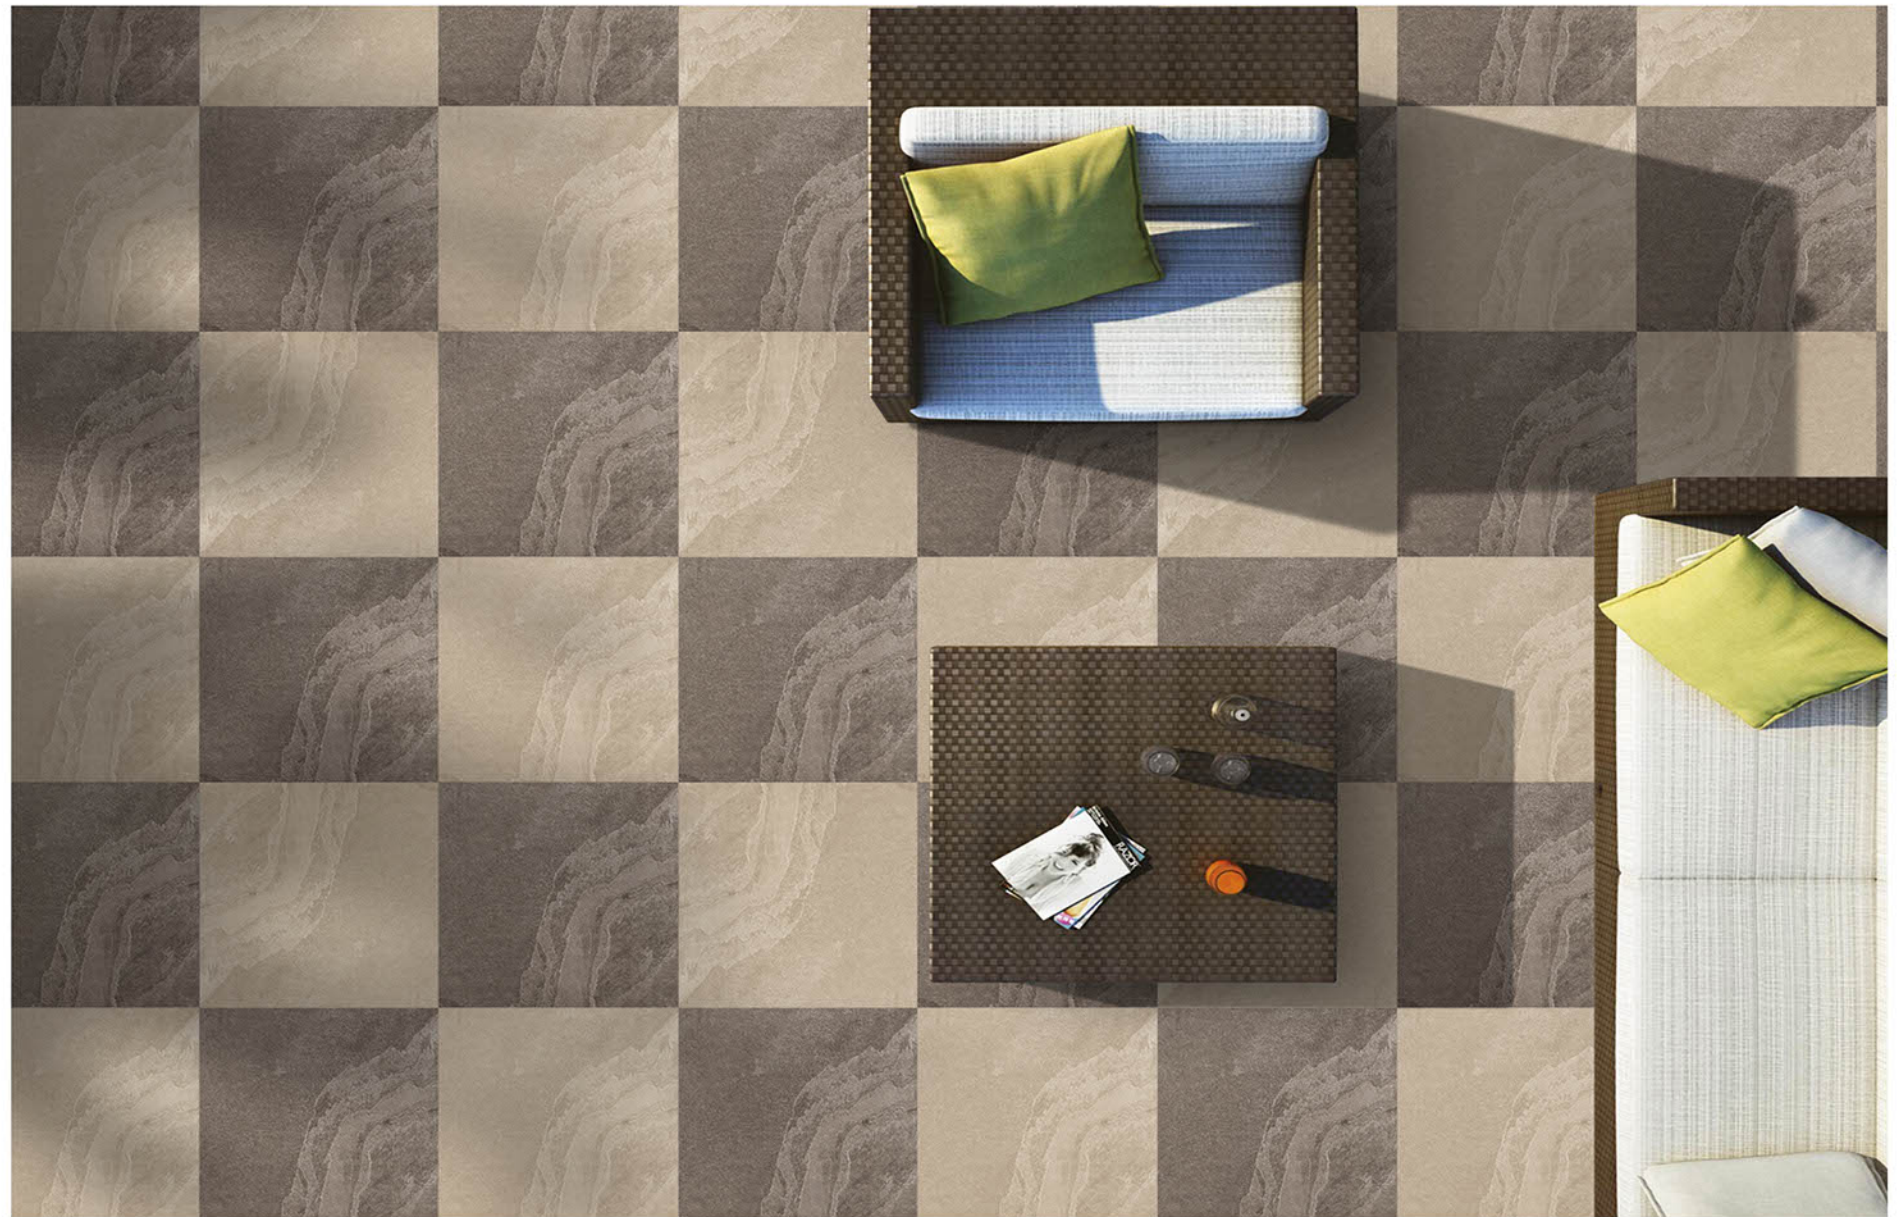

Applicable On
Wall & Floor

HD
Clarity

Random
Design

Zero
Maintenance

Eco
Friendly